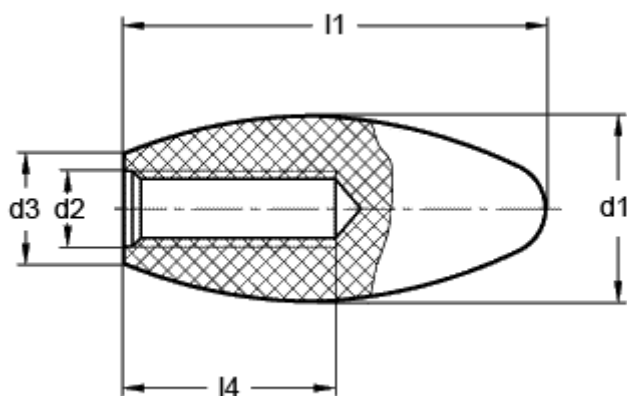

Article number: 20140431

Description: E+G Elliptical shaped knob GN 201-26-M10

Measures

d1	= 26
d2	= M10
d3	= 16
l1	= 70
l2 min.	= 25